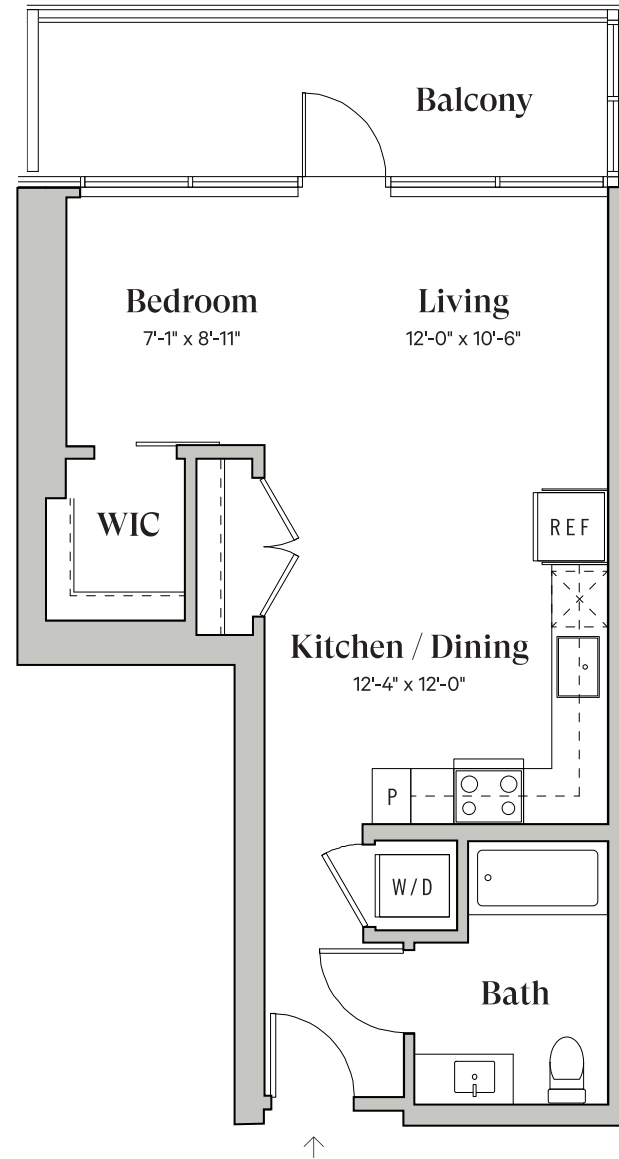

# A2

North Tower

Studio

1 Bathroom

~584 Sq.Ft.

DiegaByBosa.com

Floor plans and balcony sizes may vary by location.

This is not an offer to sell but intended for information only. The owner and management company reserve the right to make modification in materials, specifications, plans, pricing, designs, scheduling and delivery without prior notice. Renderings, photography, illustrations and other information described herein are representative only and are not intended to reflect any specific feature or view when built. No representation and warranties are made with regard to the accuracy, completeness or suitability of the information published herein.