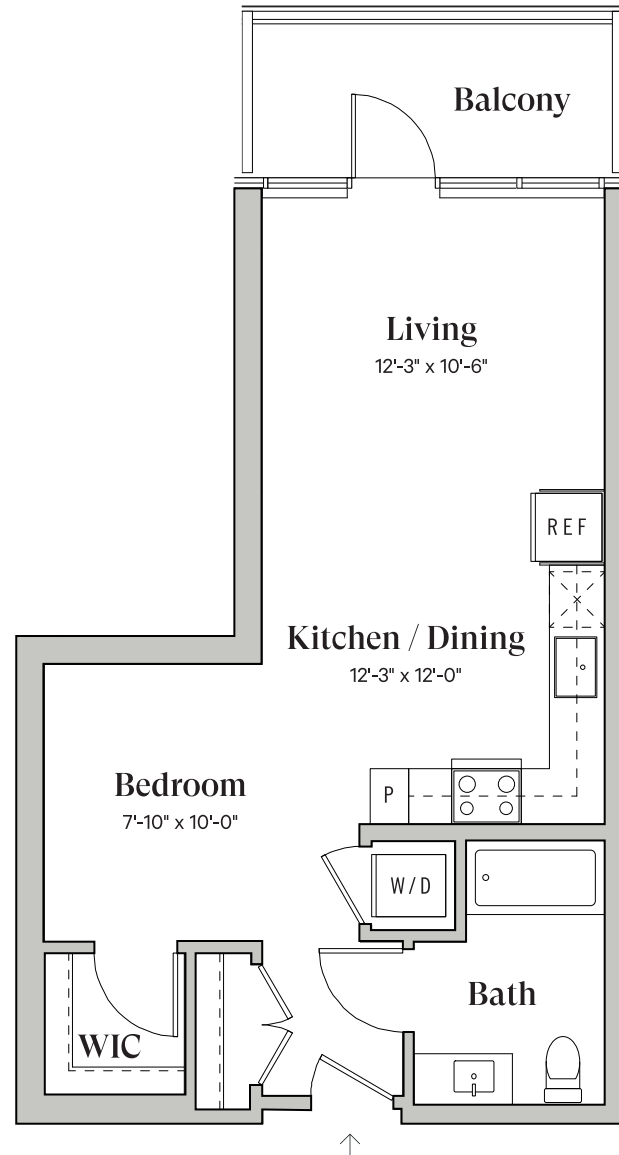

Diega.

PLAN TYPE

A1

North Tower

Studio

1 Bathroom

~591 Sq.Ft.

DiegaByBosa.com

Floor plans and balcony sizes may vary by location.

This is not an offer to sell but intended for information only. The owner and management company reserve the right to make modification in materials, specifications, plans, pricing, designs, scheduling and delivery without prior notice. Renderings, photography, illustrations and other information described herein are representative only and are not intended to reflect any specific feature or view when built. No representation and warranties are made with regard to the accuracy, completeness or suitability of the information published herein.